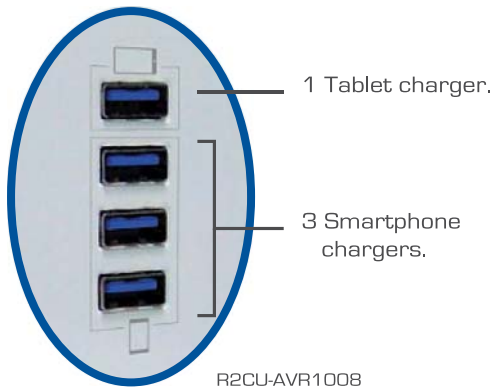

R2CU-AVR1008i

R-Series Advanced Power Protection

A full line of products designed for the modern family with advanced features and characteristics needed for today's modern devices.

Desktop voltage regulator

R2CU-AVR. The newest and most advance Automatic Voltage Regulator R2CU. Equipped with an exclusive 4 port smart charger for tablets, Smartphone and Bluetooth speakers, makes this series the most complete and advanced one. This new product offers 8 outlets, eliminating the hassle of plugging USB chargers. The USB charger offers a port for tablets and 3 for Smartphone with a maximum power of 2400 MA. The Voltage Regulator corrects high and low voltages providing 220 VCA depending on the model. The hidden LED screen, displays normal operation and abnormal voltages. The coaxial protection varies depending on the selected model.

Coaxial protection.

8 Outlets.
 (4 with AVR Surge protection-
 4 only with surge protection)

Hidden LED screen.

MODEL

R2CU-AVR1008i

Capacity		1000 VA/500W
Input	Voltage	220 Vac
	Frequency	50/60 Hz +/- 3%
	Voltage Range	170 Vac - 270 Vac
	Max. Input Current (Bypass)	6A Max 720W
Output	Voltage	220 Vca
	Frequency	50 Hz - 60 Hz
	Voltage Range	215 Vac ±12%
	Outlets Nema 5-15 Universal	4pcs AVR regulated + 4pcs surge protected
	Power Cord	Nema 5-15P 0.5mm 1 M long
	Max. Output Current (Bypass)	500W (6A Max)
USB		2 Amp *1pc + 1Amp *3pcs (5V 2.1A Max.)
Overload		Breaker
Shorted		Breaker
Overheat Protection		Breaker
LED	On / off	Blue
	Regulation	Yellow
Step regulation		2 step
Color		Black cabinet and white front panel
Dimension		125x77x146 mm (WxDxH)
Environment	Temperature	0 - 95% (Non-condensing)
	Acoustic Noise	<40 dBA at 1 metro