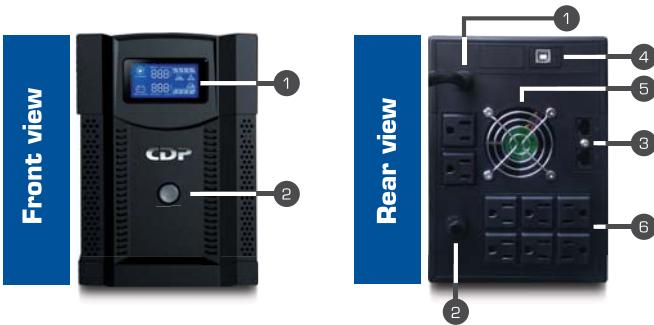

## Interactive UPS with pure sine wave output

The UPRS is an advanced series of line interactive UPS that produces energy with pure sine wave for your equipment. The UPRS is designed for corporate applications that require a high level of protection. The front LCD display keep you aware of the conditions of the UPS while the included software allows you to program the UPS to perform specific instructions, as records of operation, automatic shutdown of the operating system, secure closure of files, among others. Unlike traditional interactive UPS, the UPRS series provides a very short transfer when a power outage occurs, transfer less than 3 milliseconds in AC/DC mode (and vice versa) and an efficiency up to 98% on normal energy.

#### Front view

1. LCD Display.
2. Button control.

#### Rear view

1. Input power cord.
2. Breaker.
3. RJ11 RJ45 Data line protection.
4. USB communication interface.
5. Cooling fan.
6. 8 NEMA 5-15R outputs.

MODELO		UPRS2008
Capacity		2000VA/1400W
Input	Range	81-145Vac
	Nominal voltage	120Vac
	Frequency	50-60Hz +/- 1Hz
Output	Voltage	120Vac
	Voltage regulation (battery mode)	+/-10%
	Frequency range (battery mode)	50-60Hz +/-1Hz
	Transfer time	2-4ms (typical)
	Waveform (battery mode)	Pure sine wave
	Connector Type	8 regulated NEMA5-15R, with battery suppression and backup
Battery	Type / number	12V/10Ah x 2 unt.
	Typical recharge time	6 hours recover to 90%
LCD Display		AC Mode, battery mode, load level, battery level, input / output voltage overload, fault y low battery
Protection		Overload, discharge and overcharge
Alarm	Battery mode	One beep every 10 seconds
	Low battery	One beep each second
	Overload	One beep each half second
	Battery replacement	One beep every 2 seconds
	Fault	Continuous beep
Physical	Dimensions (LxHxD)	397x147x205mm
	Weight	13,7 Kg
	Humidity range	0-90% (non condensed)
	Temperature range	0-40°C
Función	Noise	Less than 55dBA
	USB port RS-232 port (Optional)	Windows 2000, 2003, XP, Vista, 2008, 7, Linux, Unix, Macintosh