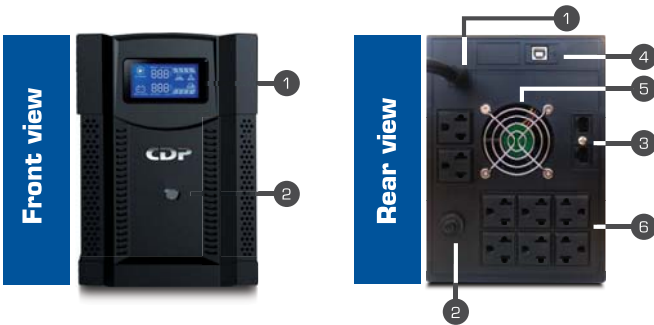

# UPRS 1508i

**Interactive UPS with sine wave output**

Ideal for POS devices, workstations and gamers.

## Interactive UPS with pure sine wave output

The UPRS is an advanced series of line interactive UPS that produces energy with pure sine wave for your equipment. The UPRS is designed for corporate applications that require a high level of protection. The front LCD display keep you aware of the conditions of the UPS while the included software allows you to program the UPs to perform specific instructions, as records of operation, automatic shutdown of the operating system, secure closure of files, among others. Unlike traditional interactive UPS, the UPRS series provides a very short transfer when a power outage occurs, transfer less than 3 milliseconds in AC/DC mode (and vice versa) and an efficiency up to 98% on normal energy.

#### Front view

1. LCD Display.
2. Button control.